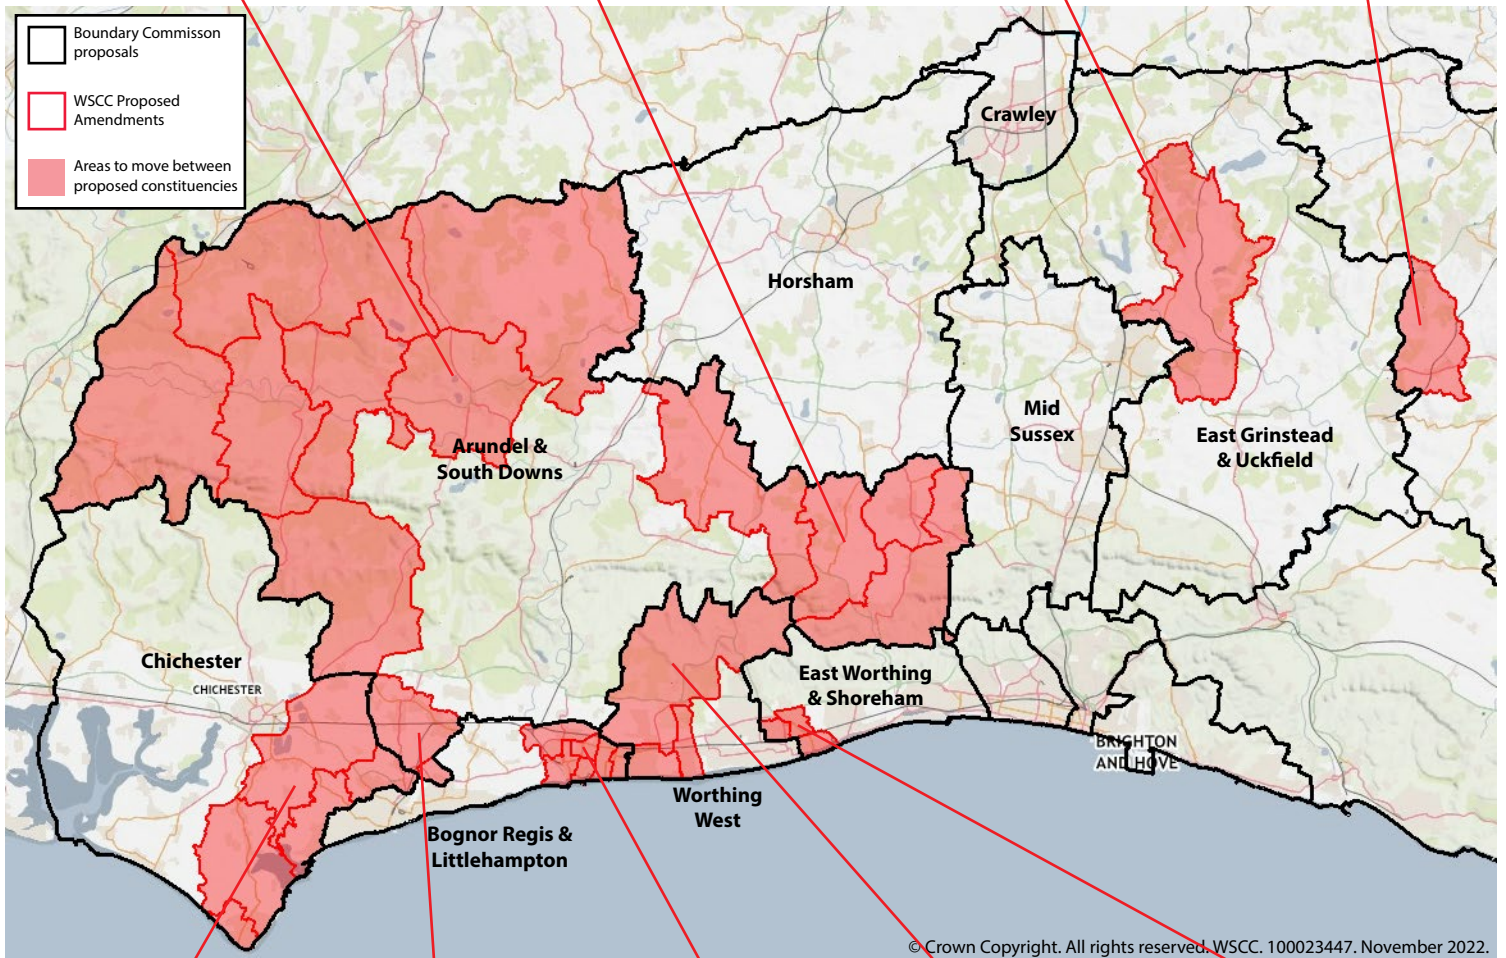

Proposed 2023 Parliamentary Constituencies

County Council Proposed Scheme 2022 - Option 1

Harting, Midhurst, Easebourne, Fernhurst, Loxwood, Petworth and part of Goodwood Wards to move from **Arundel & Littlehampton** to **Chichester**

Bramber, Upper Beeding & Woodmancote; Henfield; West Chiltington, Thakeham & Ashington and Steyning & Ashurst Wards to move from **Arundel & Littlehampton** to **Shoreham**

High Weald Ward to move from **East Grinstead & Uckfield** to **Mid Sussex**

Buxted Ward (East Sussex) to move from **Sussex Weald** to **East Grinstead & Uckfield**

Selsey, Sidlesham, North Mundham & Tangmere, Pagham and Bersted and Wards to move from **Chichester** to **Bognor Regis**

East Preston, Ferring and Angmering & Findon Wards to move from **Worthing** to **Arundel & Littlehampton**